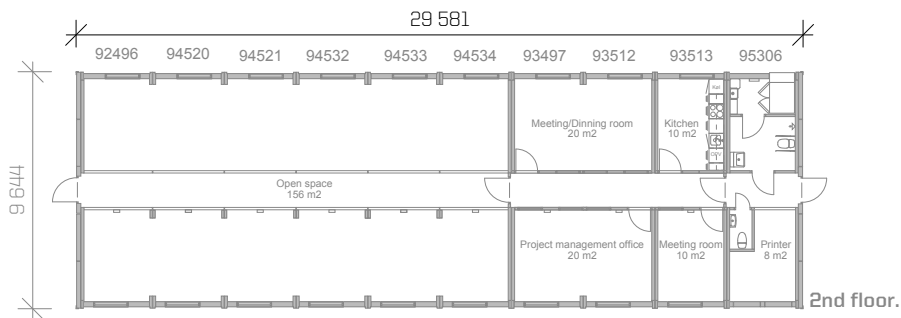

SCANPORT

JACOBS ADVANCED FACILITIES

PLANLØSNING