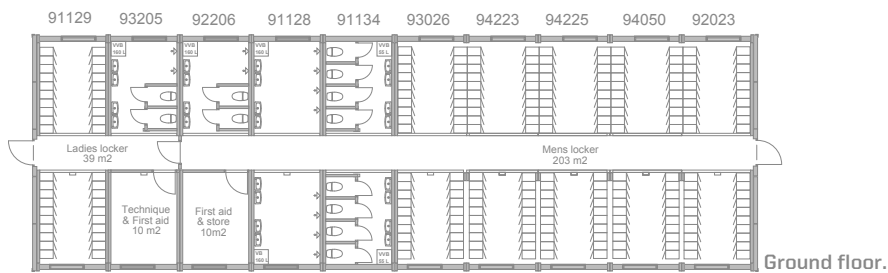

SCANPORT

JACOBS ADVANCED FACILITIES

PLANLØSNING