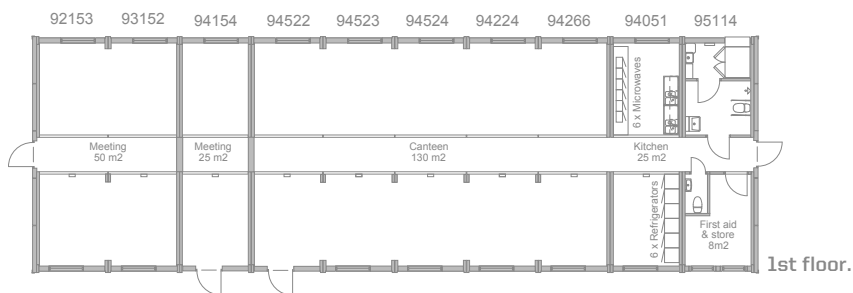

SCANPORT

JACOBS ADVANCED FACILITIES

PLANLØSNING